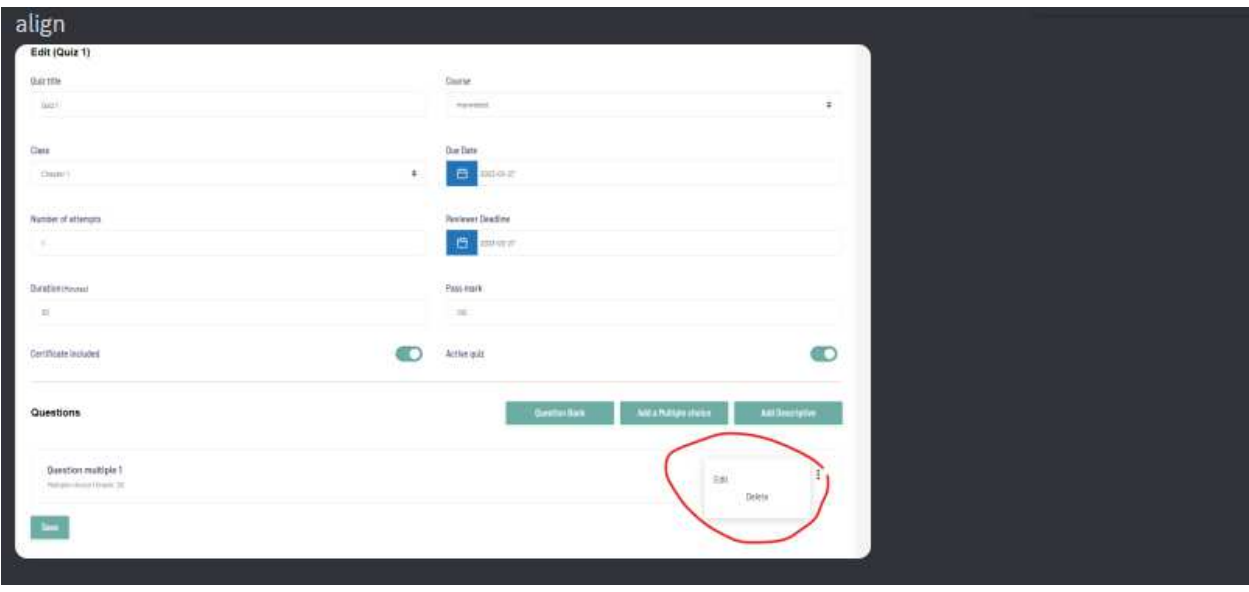

- 1- fourm msh zahra fe landing page
- 2- el had ely msh 3amel el topic msh bygelo notifications b replay 3la el forum (edited)
- 3- Notification troh ll action ely hasal dh like Assignment grade updated replay 3la forum msln keda ya3ne

- 4- notification msh nfs el border color we khaly title capital
- 5- we el notification ely visited tkon gray zay el XD